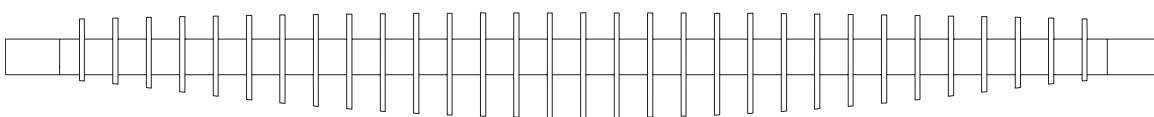

Khrebet **CL Series**

Appropriating forms from the biological mainstay of the spinal column, Khrebet proposes a systematic and compelling sculptural addition to any room.

The proportions and pattern of the arrangement give a nod to mid-century modern design.

31 Fins, acrylic center tube. 14W Dimmable LED, 120V 60Hz, 1800 lumens - available in 3000K, 3500K, 4000K, 5000K. Reversible uplight/downlight configuration.

Fin Finishes

1/4" White Acrylic
1/4" Black Acrylic
1/8" MDF
1/8" Walnut or Baltic Birch
Custom Materials Available

Steel wire suspension available in custom lengths. Includes adjustable ceiling cable mounts.

Electrical cable available in custom colors and materials.

End Cap Finishes

■ Ebony Wood PLA
■ Onyx PLA
■ Bamboo Wood PLA
■ Henna PLA
■ Eccentric Green PLA
■ Coastline PLA
■ Dove PLA

Designed and fabricated in our studio. Inside ring of fins include designer's mark (faces inward towards center of lamp on each fin).

Contact studio for current lead times.

Etymology

Khrebet is Ukrainian for "backbone" or "spine". Named in solidarity with our resolute partners for peace in Europe.

1240mm 48-13/16"

143mm 5-5/8"

Fluxication

Architectural + Decorative Lighting

719 South 75th Street, Suite 2, Omaha, NE 68114

+1 402 983 8308

fluxication.com