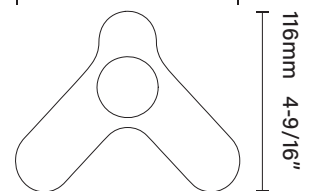

143mm 5-5/8"