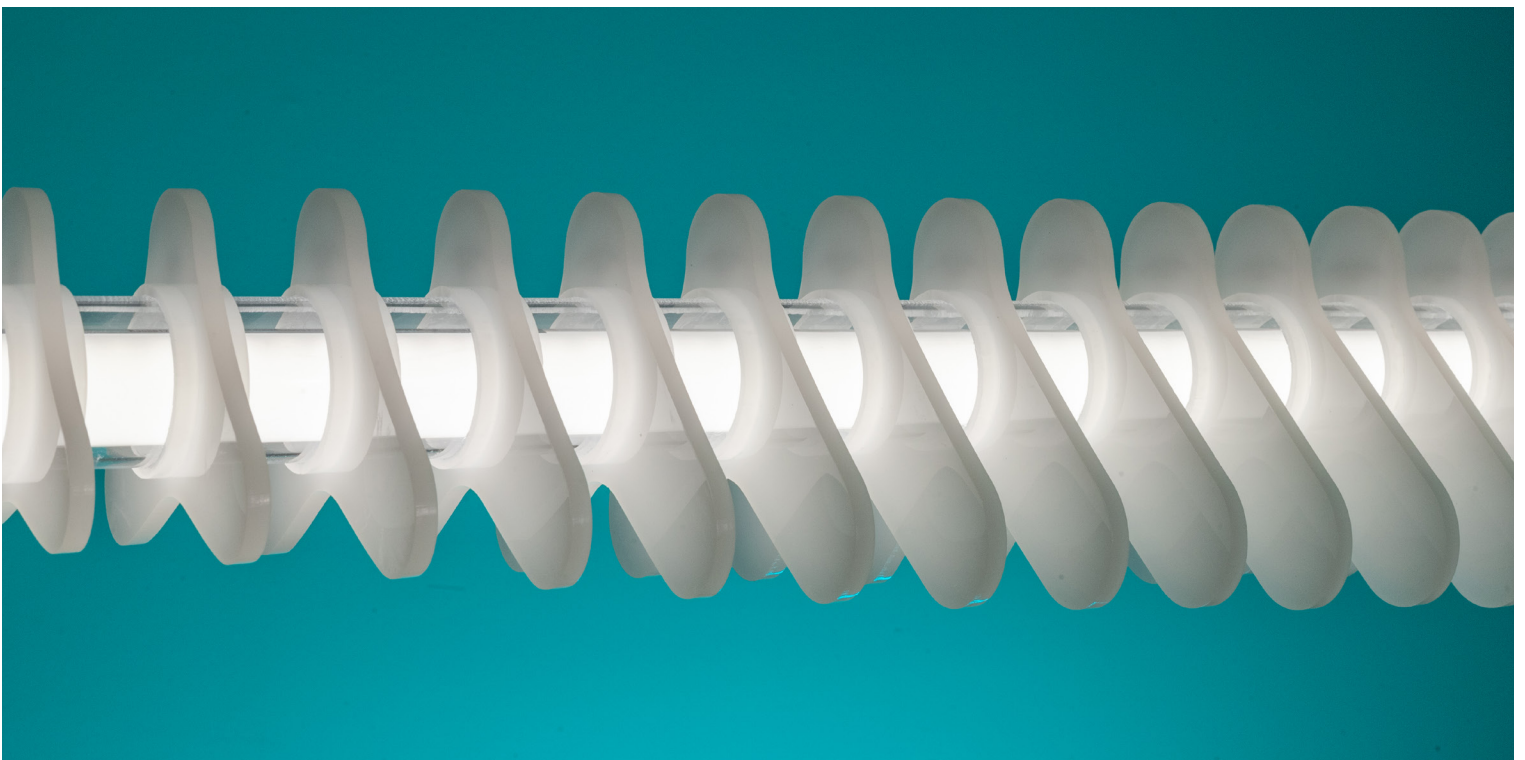

CL Series

Khrebet

Khrebet **CL Series**

Appropriating forms from the biological mainstay of the spinal column, Khrebet proposes a systematic and compelling sculptural addition to any room.

The proportions and pattern of the arrangement give a nod to mid-century modern design.

31 Fins, acrylic center tube. 14W Dimmable LED, 120V 60Hz, 1800 lumens - available in 3000K, 3500K, 4000K, 5000K. Reversible uplight/downlight configuration.

Fin Finishes

1/4" White Acrylic
 1/4" Black Acrylic
 1/8" MDF
 1/8" Walnut or Baltic Birch
 Custom Materials Available

Steel wire suspension available in custom lengths. Includes adjustable ceiling cable mounts.

Electrical cable available in custom colors and materials.

End Cap Finishes

■ Ebony Wood PLA
 ■ Onyx PLA
 ■ Bamboo Wood PLA
 ■ Henna PLA
 ■ Eccentric Green PLA
 ■ Coastline PLA
 ■ Dove PLA

Designed and fabricated in our studio. Inside ring of fins include designer's mark (faces inward towards center of lamp on each fin).

Contact studio for current lead times.

Etymology

Khrebet is Ukrainian for "backbone" or "spine". Named in solidarity with our resolute partners for peace in Europe.