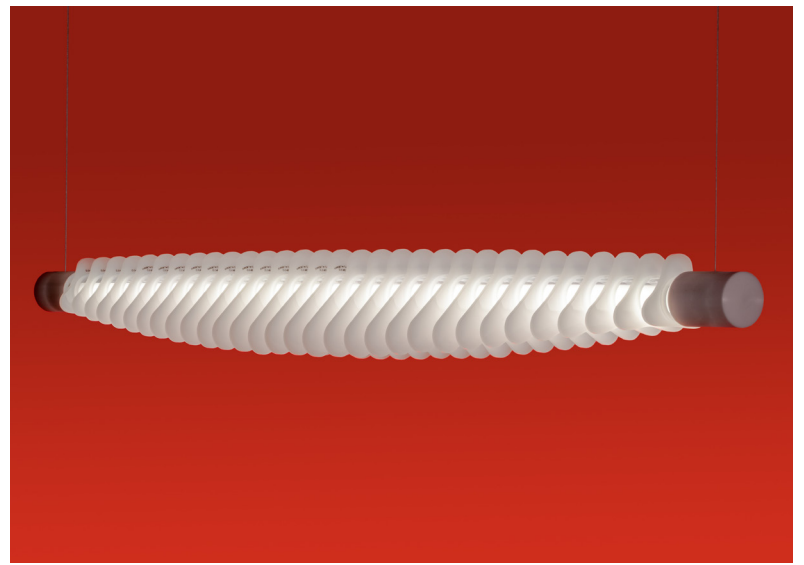

CL Series

Khrebet

Khrebet **CL Series**

Appropriating forms from the biological mainstay of the spinal column, Khrebet proposes a systematic and compelling sculptural addition to any room.

The proportions and pattern of the arrangement give a nod to mid-century modern design.

31 Fins, acrylic center tube. 14W Dimmable LED, 120V 60Hz, 1800 lumens - available in 3000K, 3500K, 4000K, 5000K. Reversible uplight/downlight configuration.

Fin Finishes

1/4" White Acrylic
 1/4" Black Acrylic
 1/8" MDF
 1/8" Walnut or Baltic Birch
 Custom Materials Available

Steel wire suspension available in custom lengths. Includes adjustable ceiling cable mounts.

Electrical cable available in custom colors and materials.

End Cap Finishes

■ Ebony Wood PLA
 ■ Onyx PLA
 ■ Bamboo Wood PLA
 ■ Henna PLA
 ■ Eccentric Green PLA
 ■ Coastline PLA
 ■ Dove PLA

Designed and fabricated in our studio. Inside ring of fins include designer's mark (faces inward towards center of lamp on each fin).

Contact studio for current lead times.

Etymology

Khrebet is Ukrainian for "backbone" or "spine". Named in solidarity with our resolute partners for peace in Europe.