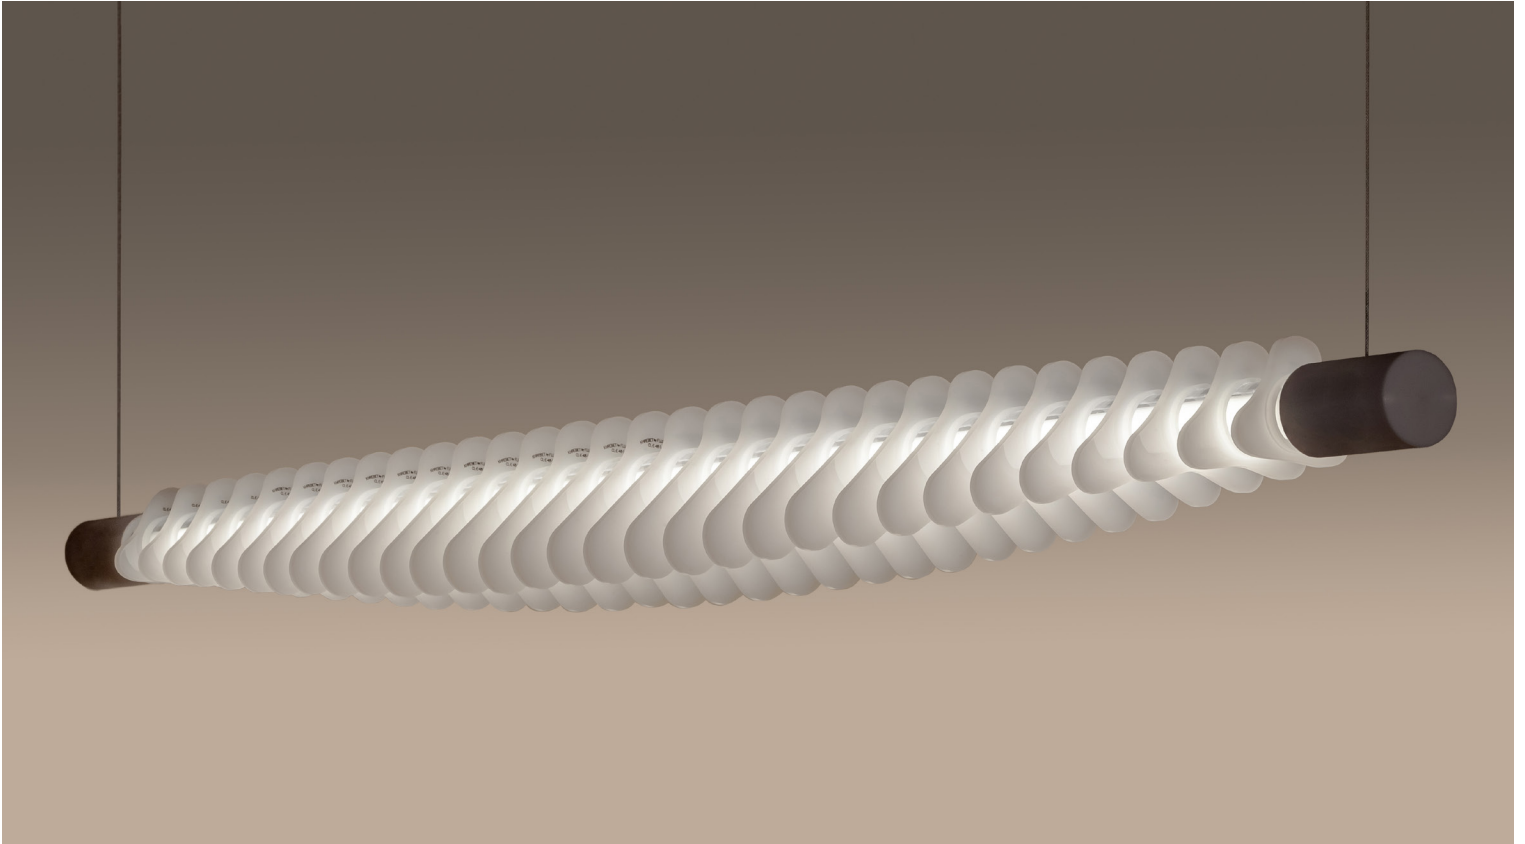

CL Series

Khrebet

Khrebet **CL Series**

Appropriating forms from the biological mainstay of the spinal column, Khrebet proposes a systematic and compelling sculptural addition to any room.

The proportions and pattern of the arrangement give a nod to mid-century modern design.

31 Fins, acrylic center tube. 14W Dimmable LED, 120V 60Hz, 1800 lumens - available in 3000K, 3500K, 4000K, 5000K. Reversible uplight/downlight configuration.

Fin Finishes

1/4" White Acrylic
 1/4" Black Acrylic
 1/8" MDF
 1/8" Walnut or Baltic Birch
 Custom Materials Available

Steel wire suspension available in custom lengths. Includes adjustable ceiling cable mounts.

Electrical cable available in custom colors and materials.

End Cap Finishes

■ Ebony Wood PLA
 ■ Onyx PLA
 ■ Bamboo Wood PLA
 ■ Henna PLA
 ■ Eccentric Green PLA
 ■ Coastline PLA
 ■ Dove PLA

Designed and fabricated in our studio. Inside ring of fins include designer's mark (faces inward towards center of lamp on each fin).

Contact studio for current lead times.

Etymology

Khrebet is Ukrainian for "backbone" or "spine". Named in solidarity with our resolute partners for peace in Europe.