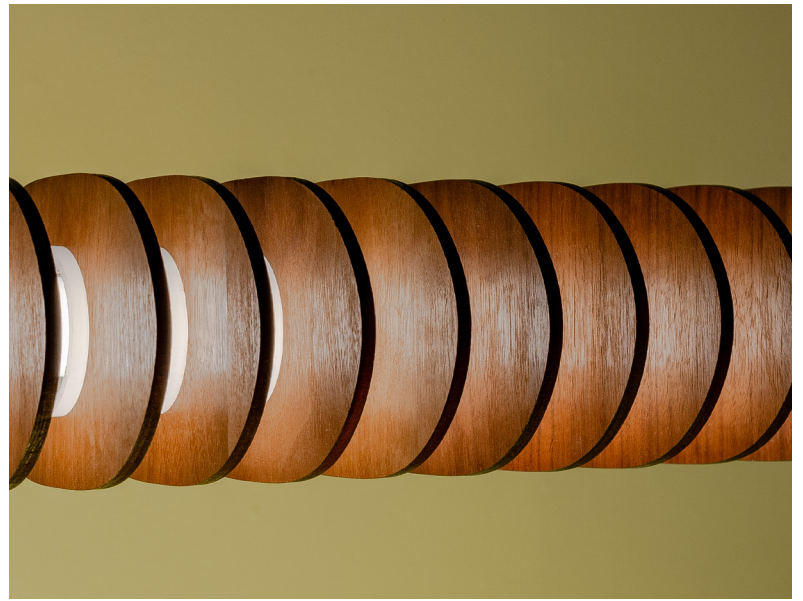

## Torpedo **CL Series**

Sleek lines and simple materials recall images of mid-20th century urban design. Space-calming gentle tapers and modernistic interior finishes conceive an incredible ceiling lamp.

35 Fins, acrylic center tube. 14W Dimmable LED, 120V 60Hz, 1800 lumens - available in 3000K, 3500K, 4000K, 5000K. Reversible uplight/downlight configuration.