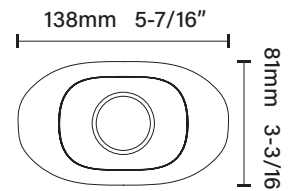

Fluxication

Architectural + Decorative Lighting

719 South 75th Street, Suite 2, Omaha, NE 68114

+1 402 983 8308

fluxication.com