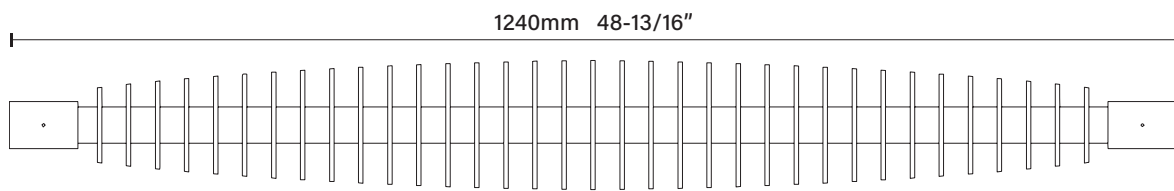

Fluxication

Architectural + Decorative Lighting

719 South 75th Street, Suite 2, Omaha, NE 68114

+1 402 983 8308

fluxication.com