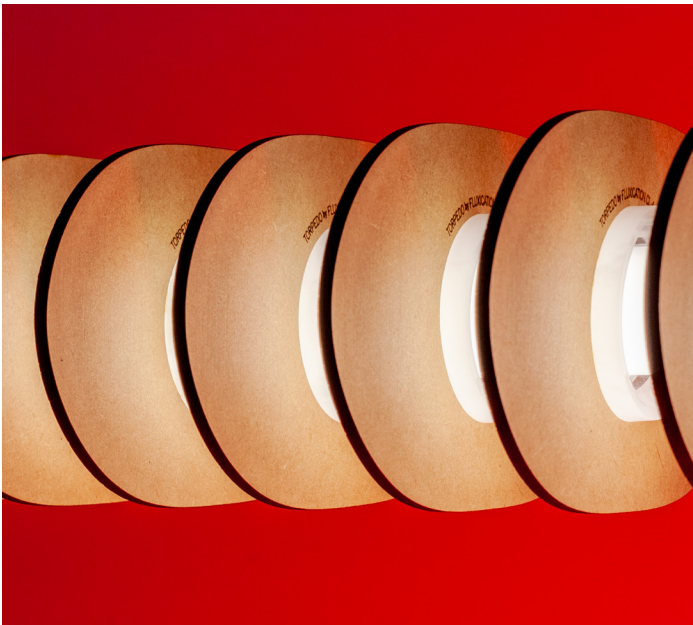

Fluxication

Architectural + Decorative Lighting

719 South 75th Street, Suite 2, Omaha, NE 68114

+1 402 983 8308

fluxication.com