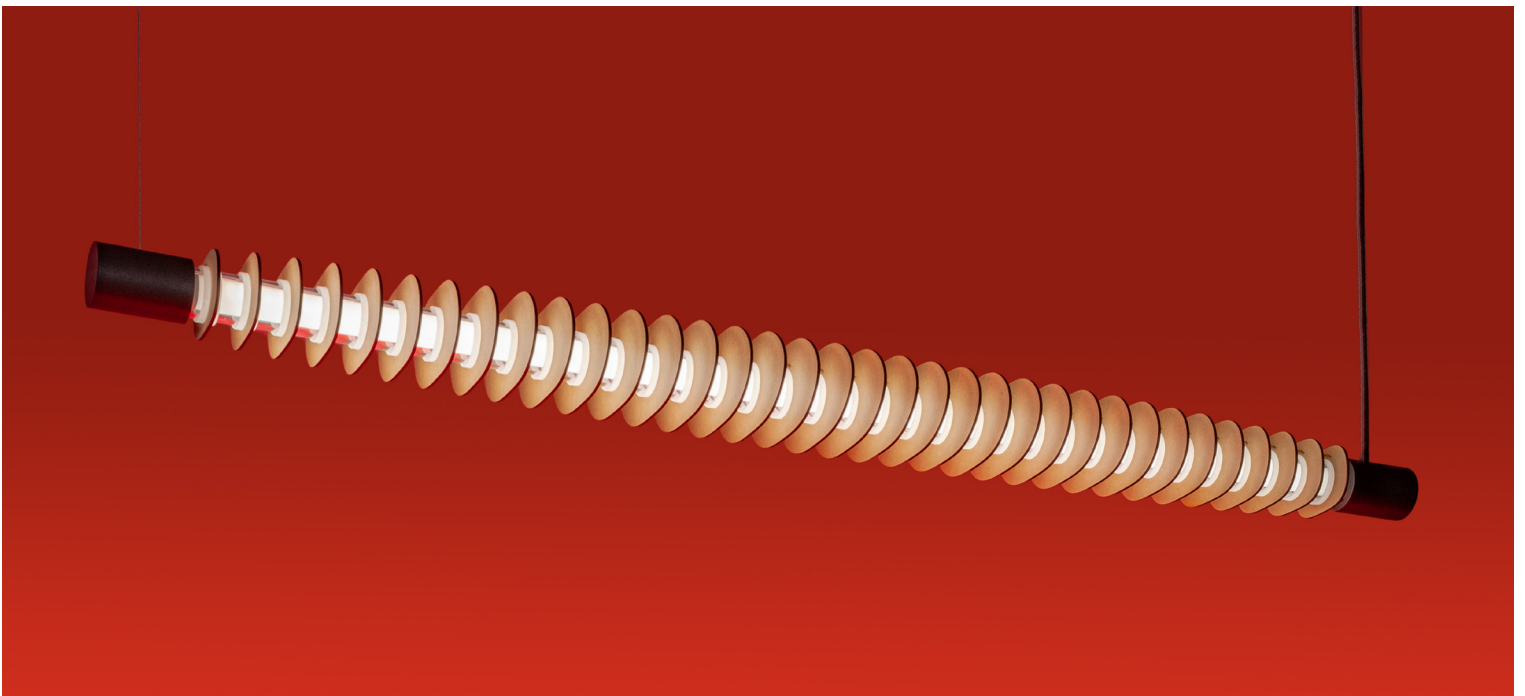

# Torpedo

Fluxication

## Torpedo **CL Series**

Sleek lines and simple materials recall images of mid-20th century urban design. Space-calming gentle tapers and modernistic interior finishes conceive an incredible ceiling lamp.

35 Fins, acrylic center tube. 14W Dimmable LED, 120V 60Hz, 1800 lumens - available in 3000K, 3500K, 4000K, 5000K. Reversible uplight/downlight configuration.