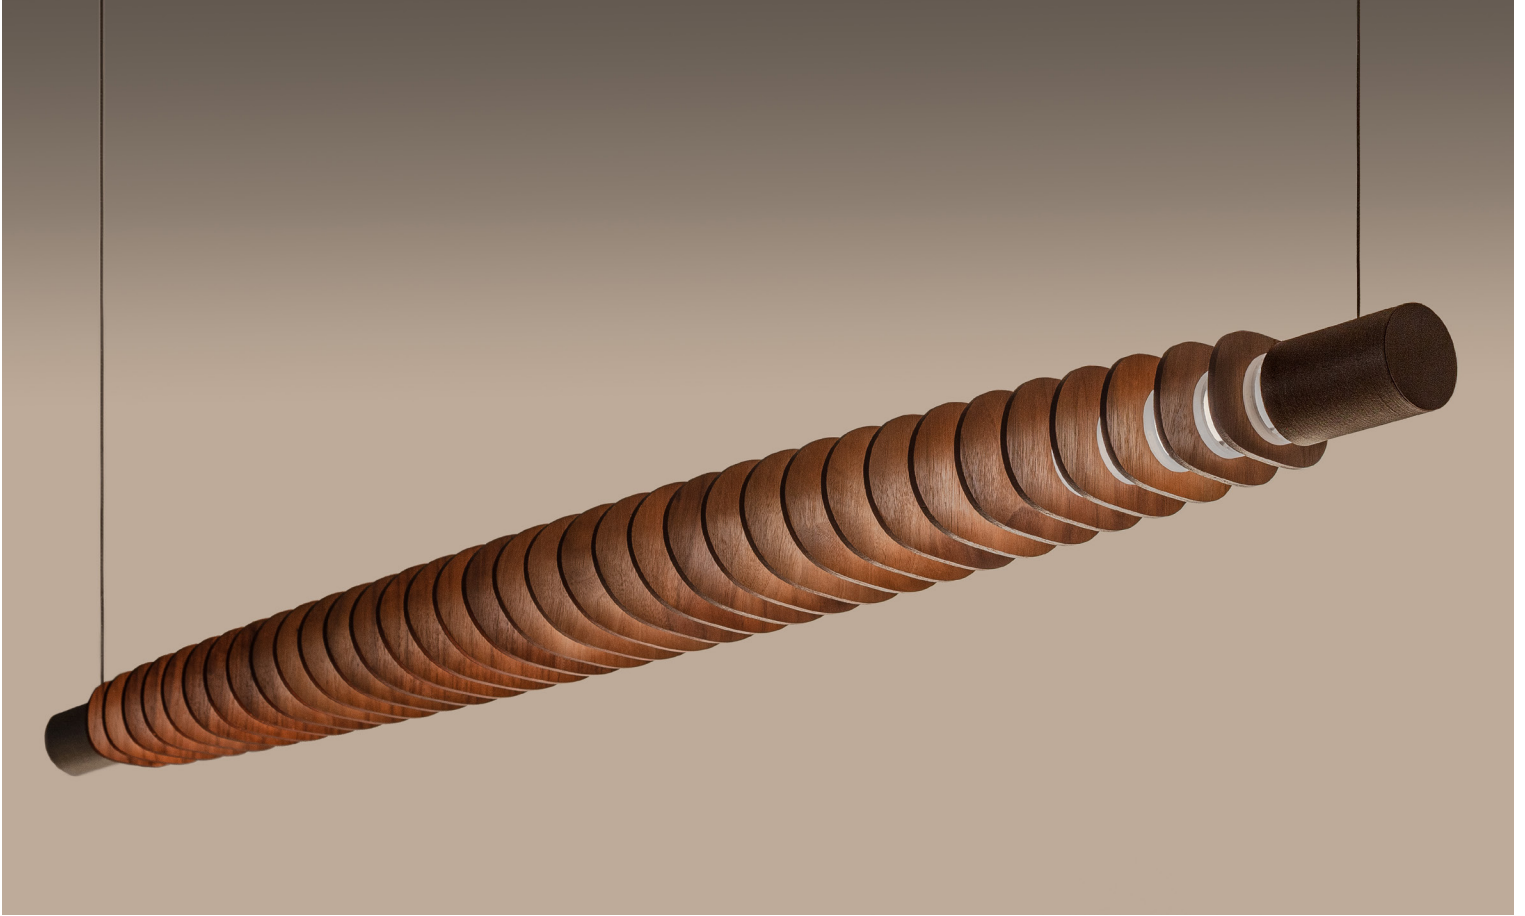

CL Series

# Torpedo

Fluxication

## Torpedo **CL Series**

Sleek lines and simple materials recall images of mid-20th century urban design. Space-calming gentle tapers and modernistic interior finishes conceive an incredible ceiling lamp.

35 Fins, acrylic center tube. 14W Dimmable LED, 120V 60Hz, 1800 lumens - available in 3000K, 3500K, 4000K, 5000K. Reversible uplight/downlight configuration.